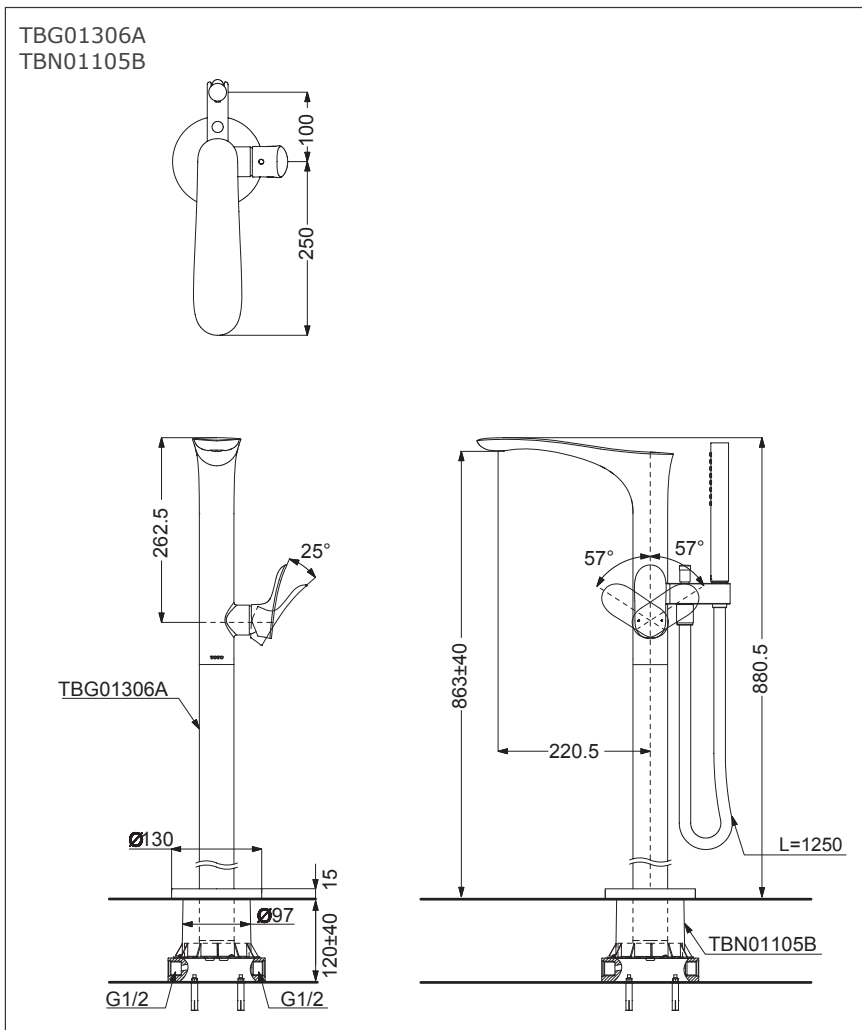

**TBG01306A**  
**TBN01105B**

*GO Series*  
*Floor-standing Bath & Shower Set*

## Features

- Design Concept is Gorgeous and Organic
- 1 mode function hand shower (Cylinder Shape, Comfort Wave)

## Specifications

- Finish* : Chrome
- Material* : Brass (Faucet)  
Plastic (Hand Shower)

## Parts Description

- **TBG01306A**  
Floor-standing Bath & Shower Set
- **TBN01105B**  
Floor Standing Bathtub Filler Base

Please consult a TOTO representative for details